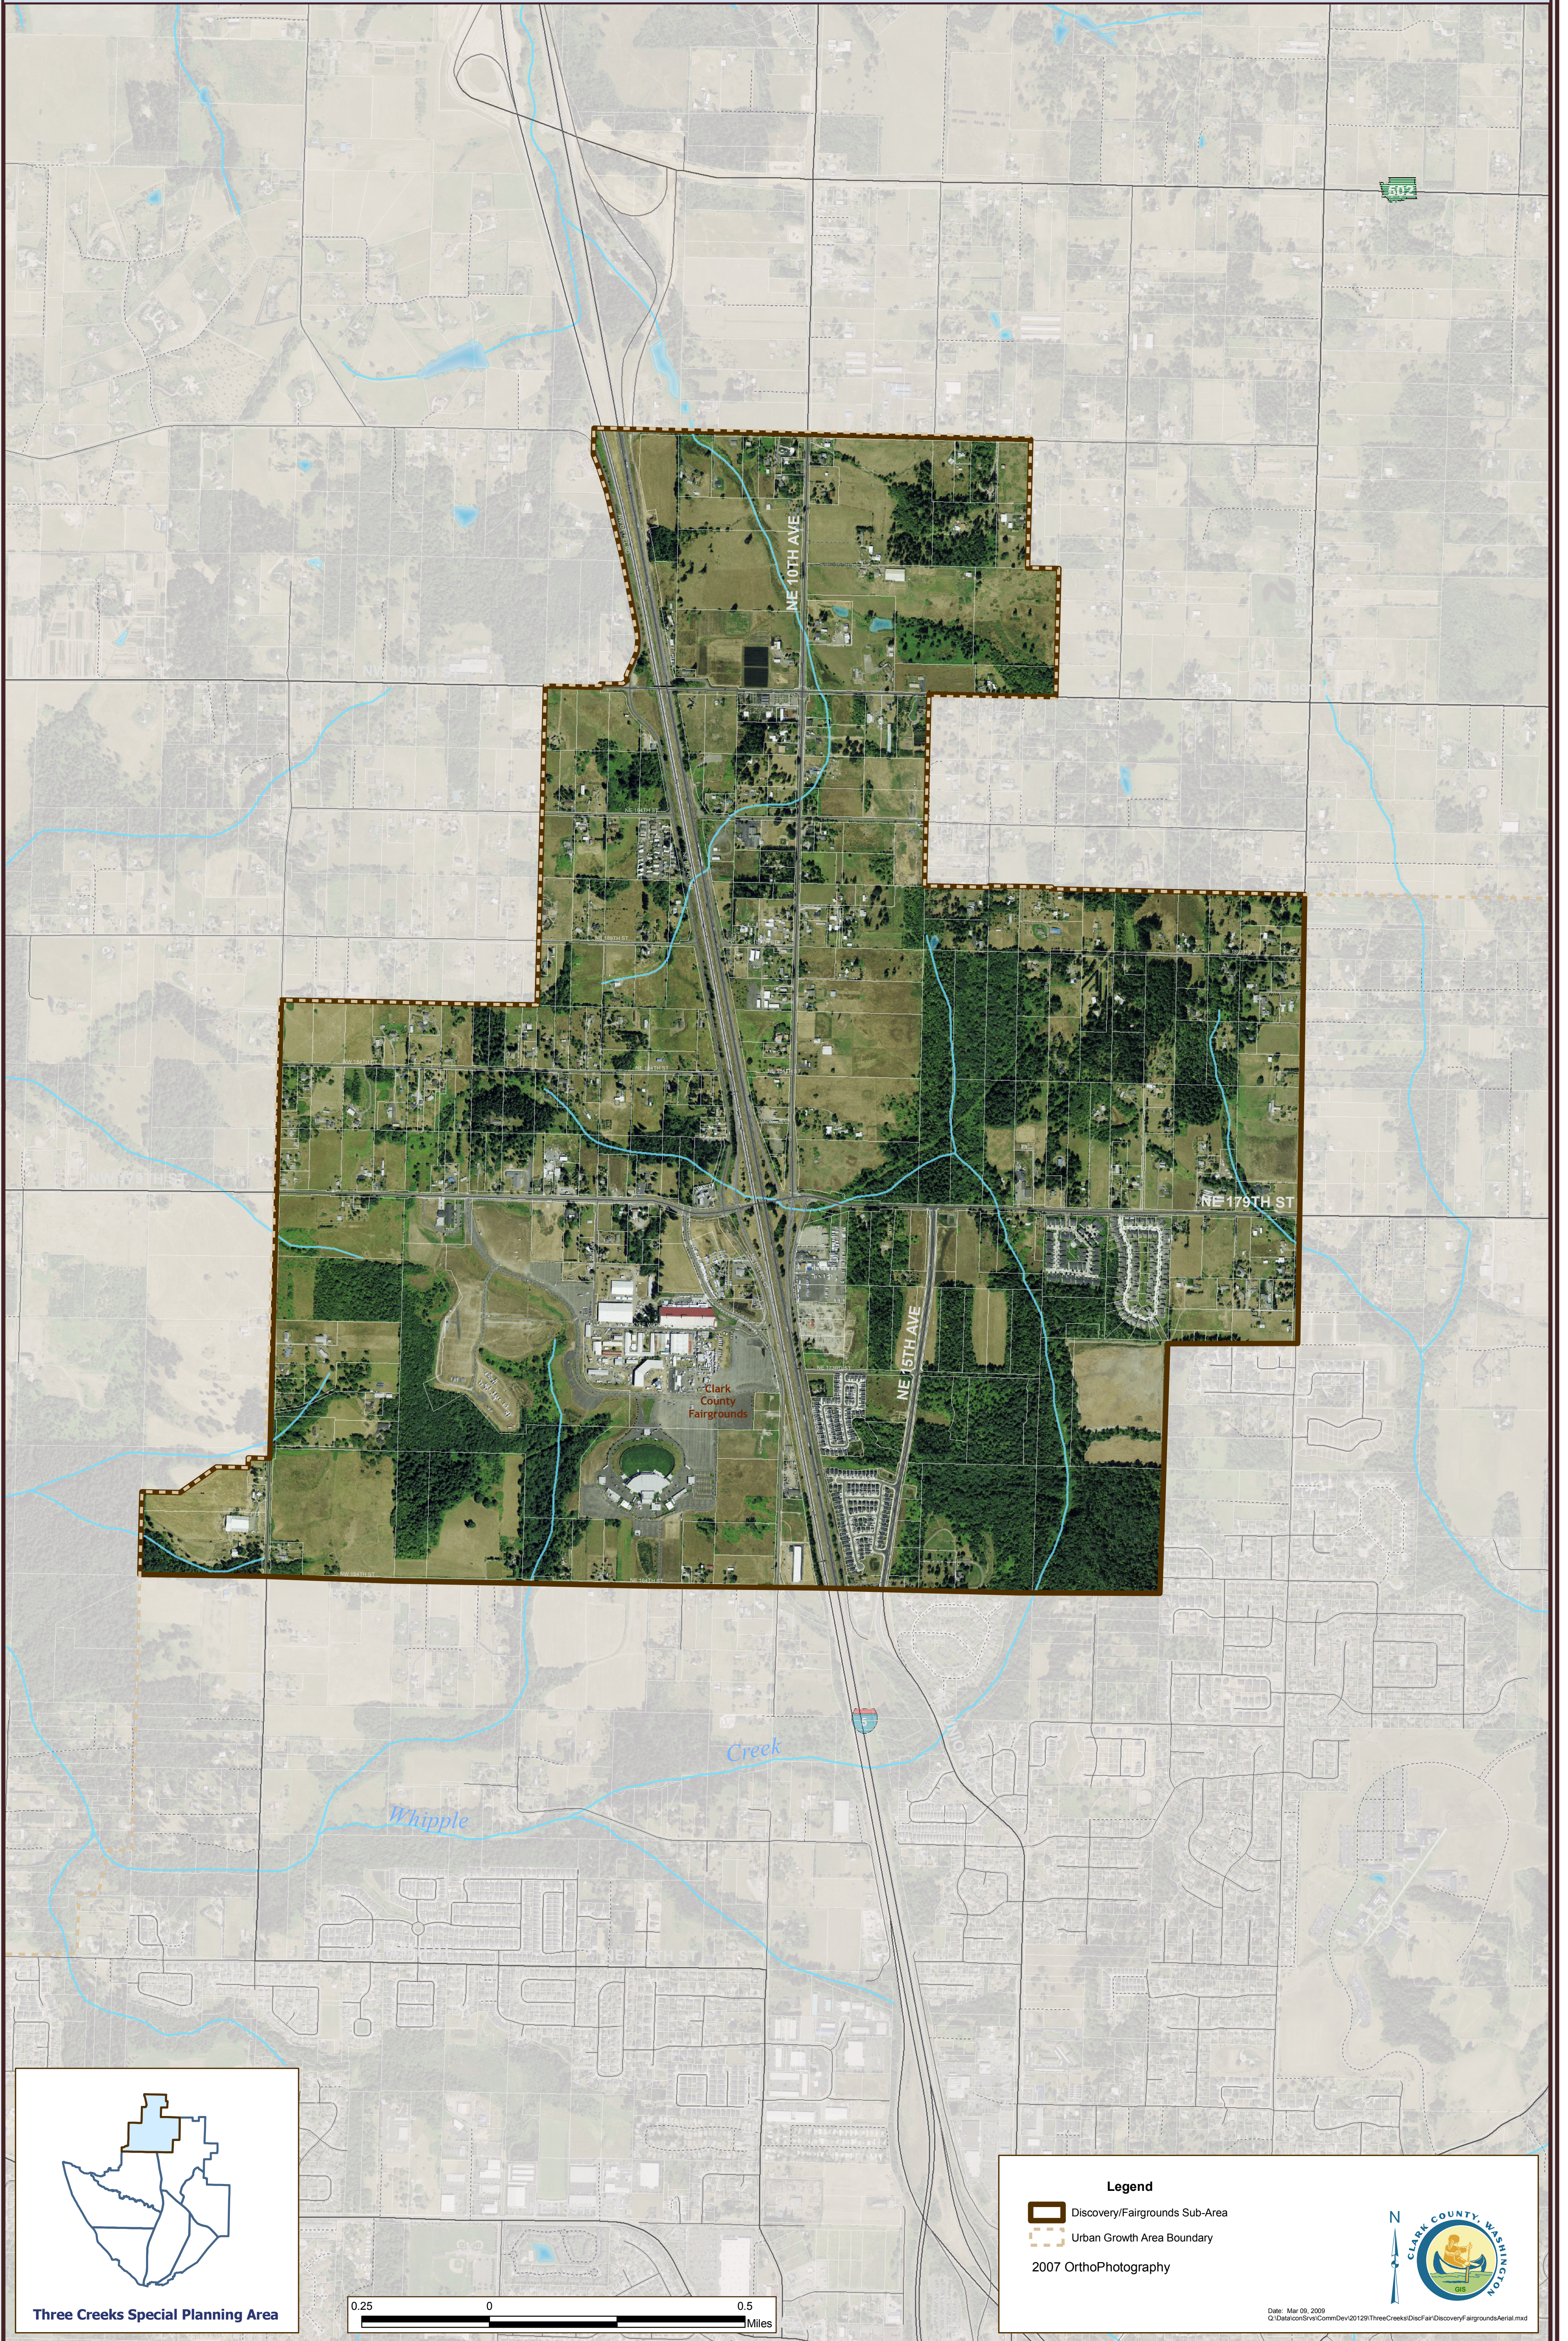

# Discovery/Fairgrounds Sub-Area Plan

Three Creeks Special Planning Area

**Legend**

- Discovery/Fairgrounds Sub-Area
- Urban Growth Area Boundary

2007 OrthoPhotography

Date: Mar 09, 2009  
G:\Data\GIS\Projects\2012\ThreeCreeks\Disc\Fair\DiscoveryFairgroundsAerial.mxd